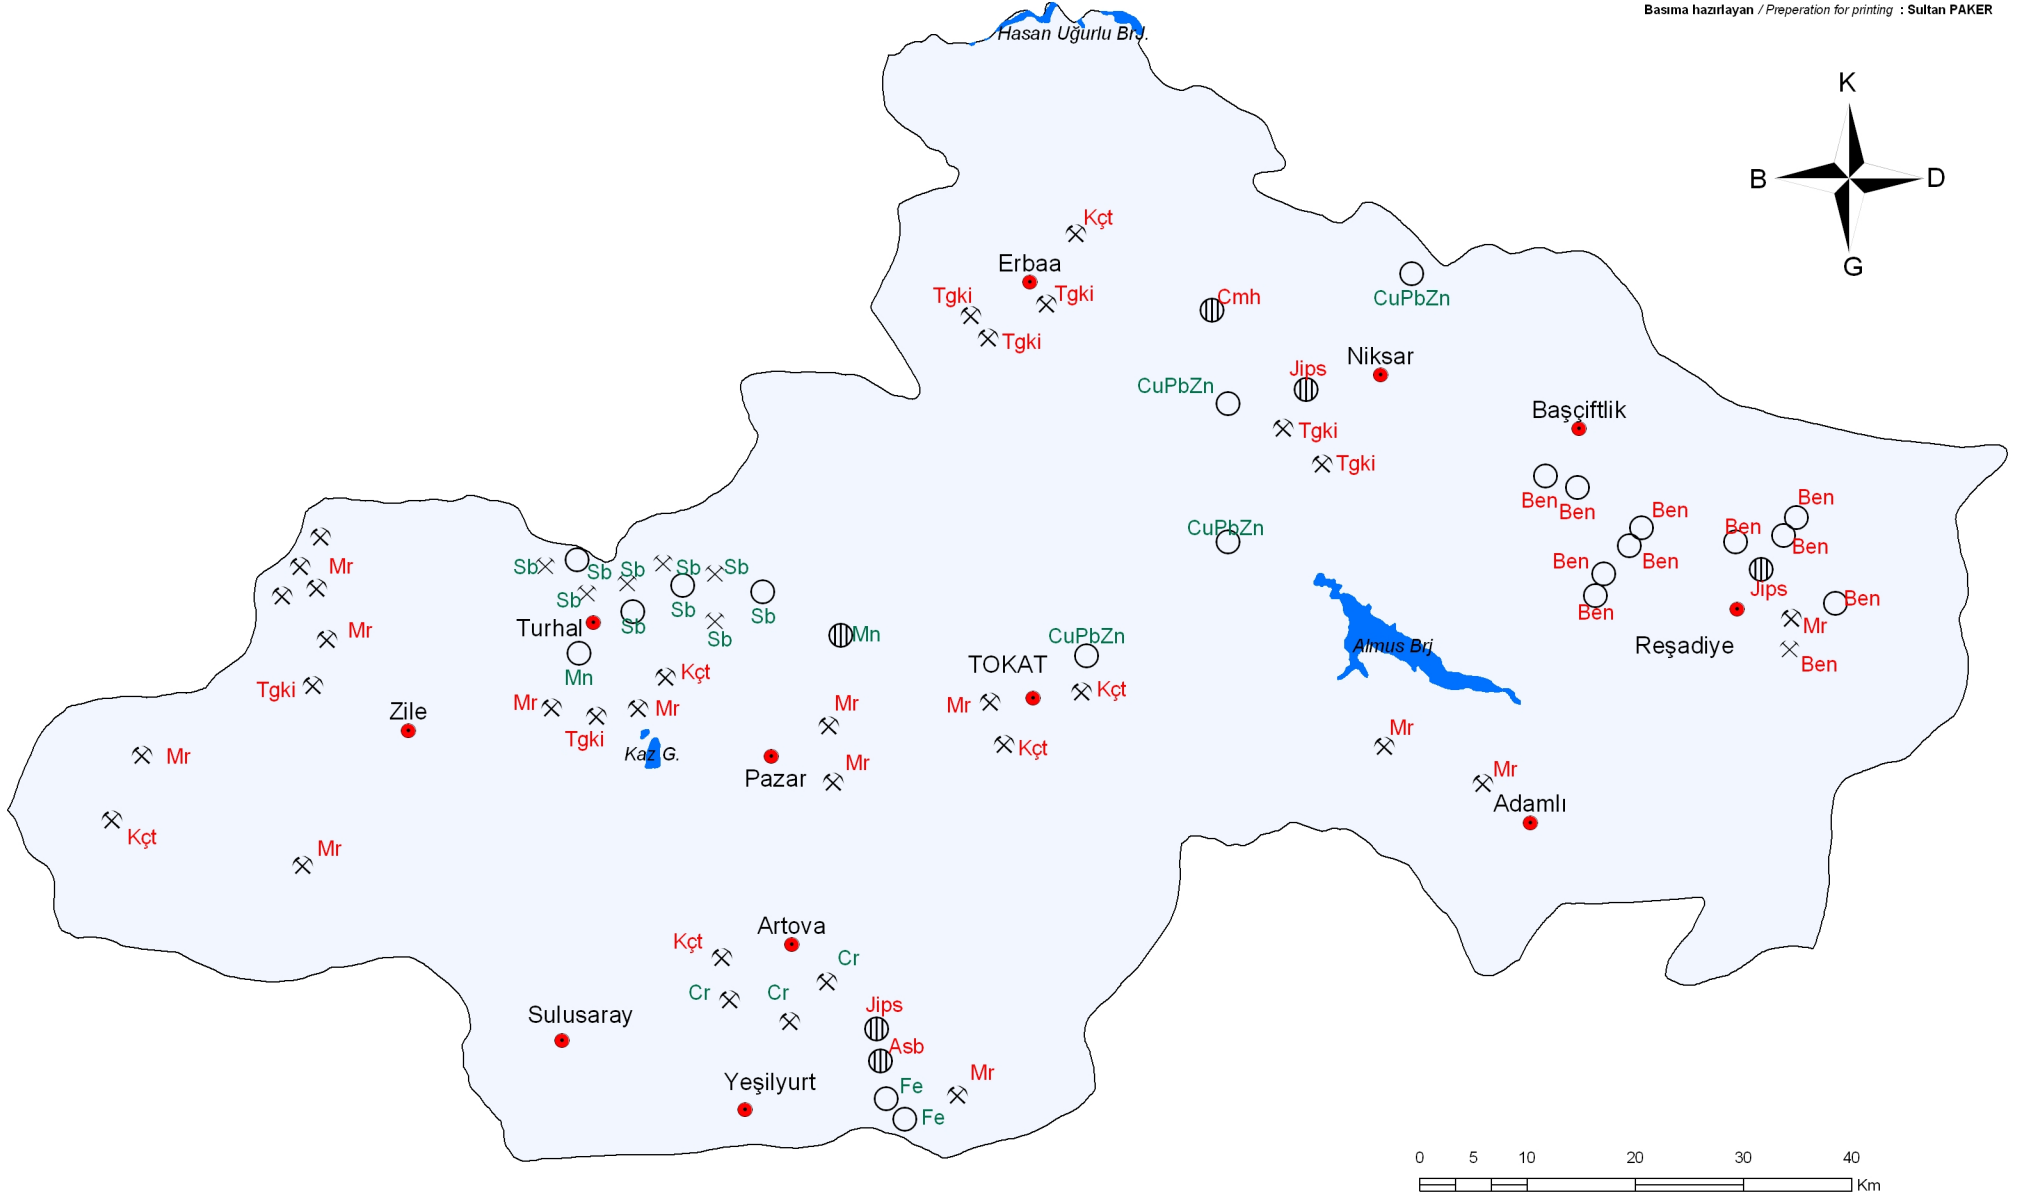

TOKAT İLİ MADEN HARİTASI / MINERAL MAP OF TOKAT

MADEN TETKİK ve ARAMA GENEL MÜDÜRLÜĞÜ
GENERAL DIRECTORATE OF MINERAL RESEARCH and EXPLORATION
ANKARA / TURKEY

Genel Müdür / General Director : Mehmet ÜZER
Basma hazırlayan / Preparation for printing : Sultan PAKER

AÇIKLAMALAR / EXPLANATIONS

○ ZUHUR / EXPOSURE

⊕ YATAK / ORE DEPOSIT

× ESKİ İŞLETME / OLD MINE

● Yerleşim Merkezi
Urban Center

METALİK MADENLER
METALLIC MINERALS

ENDÜSTRİYEL HAMMADDELER
INDUSTRIAL RAW MATERIALS

Mn Mangan
Manganese

Mr Mermer
Marble

Sb Antimuan
Antimony

Tgki Tuğla-Kiremit
Brick-Tile Building Stone